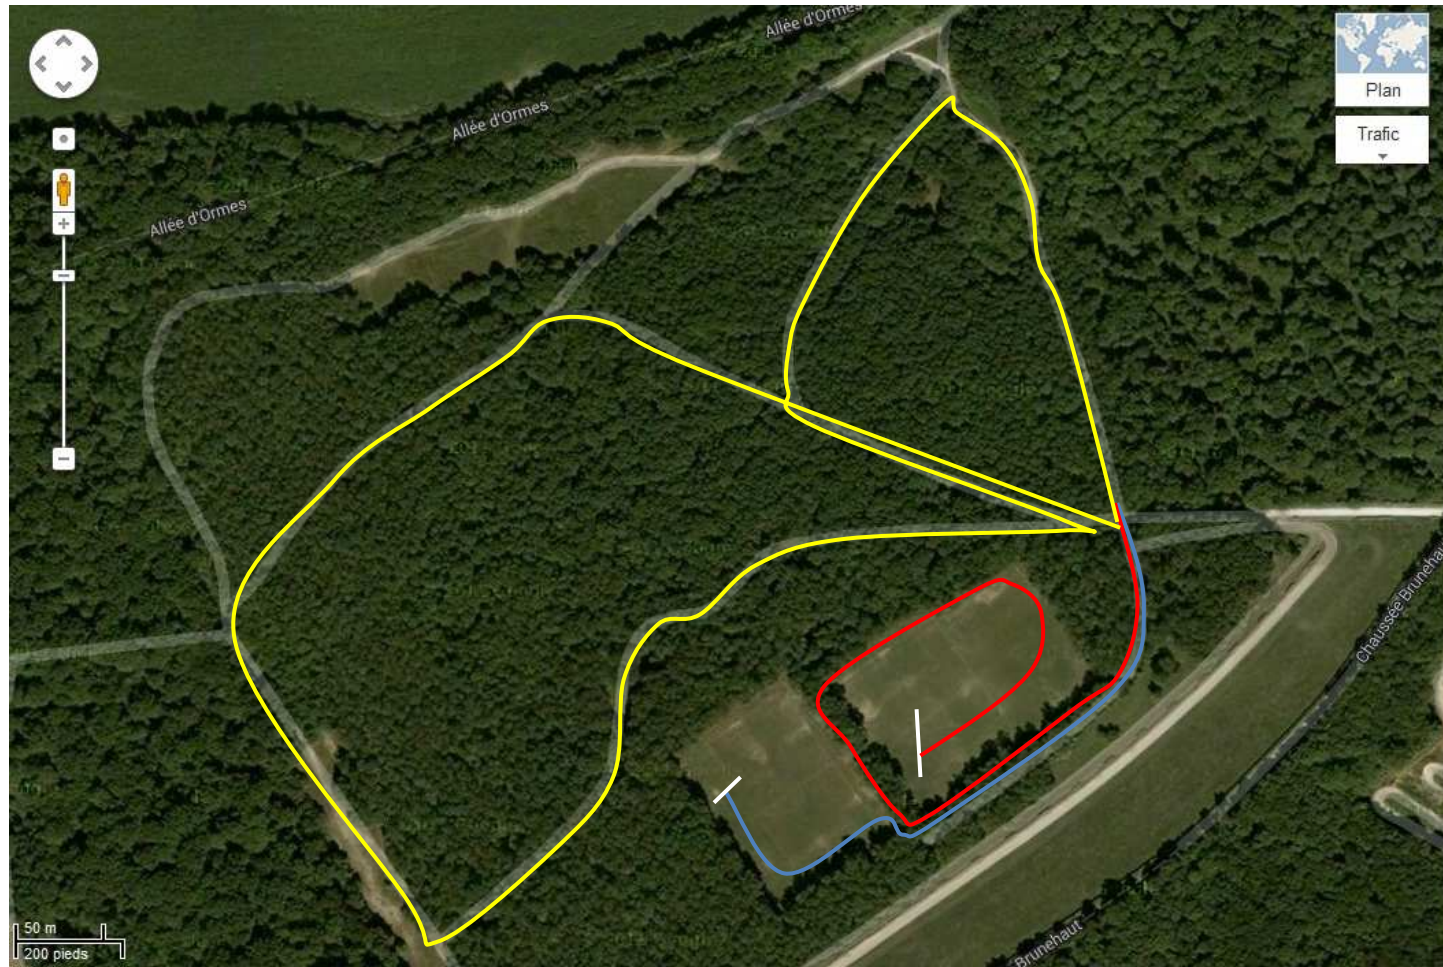

Course BENJAMINES FILLES = 2900m

Course BG/MF = 2900m